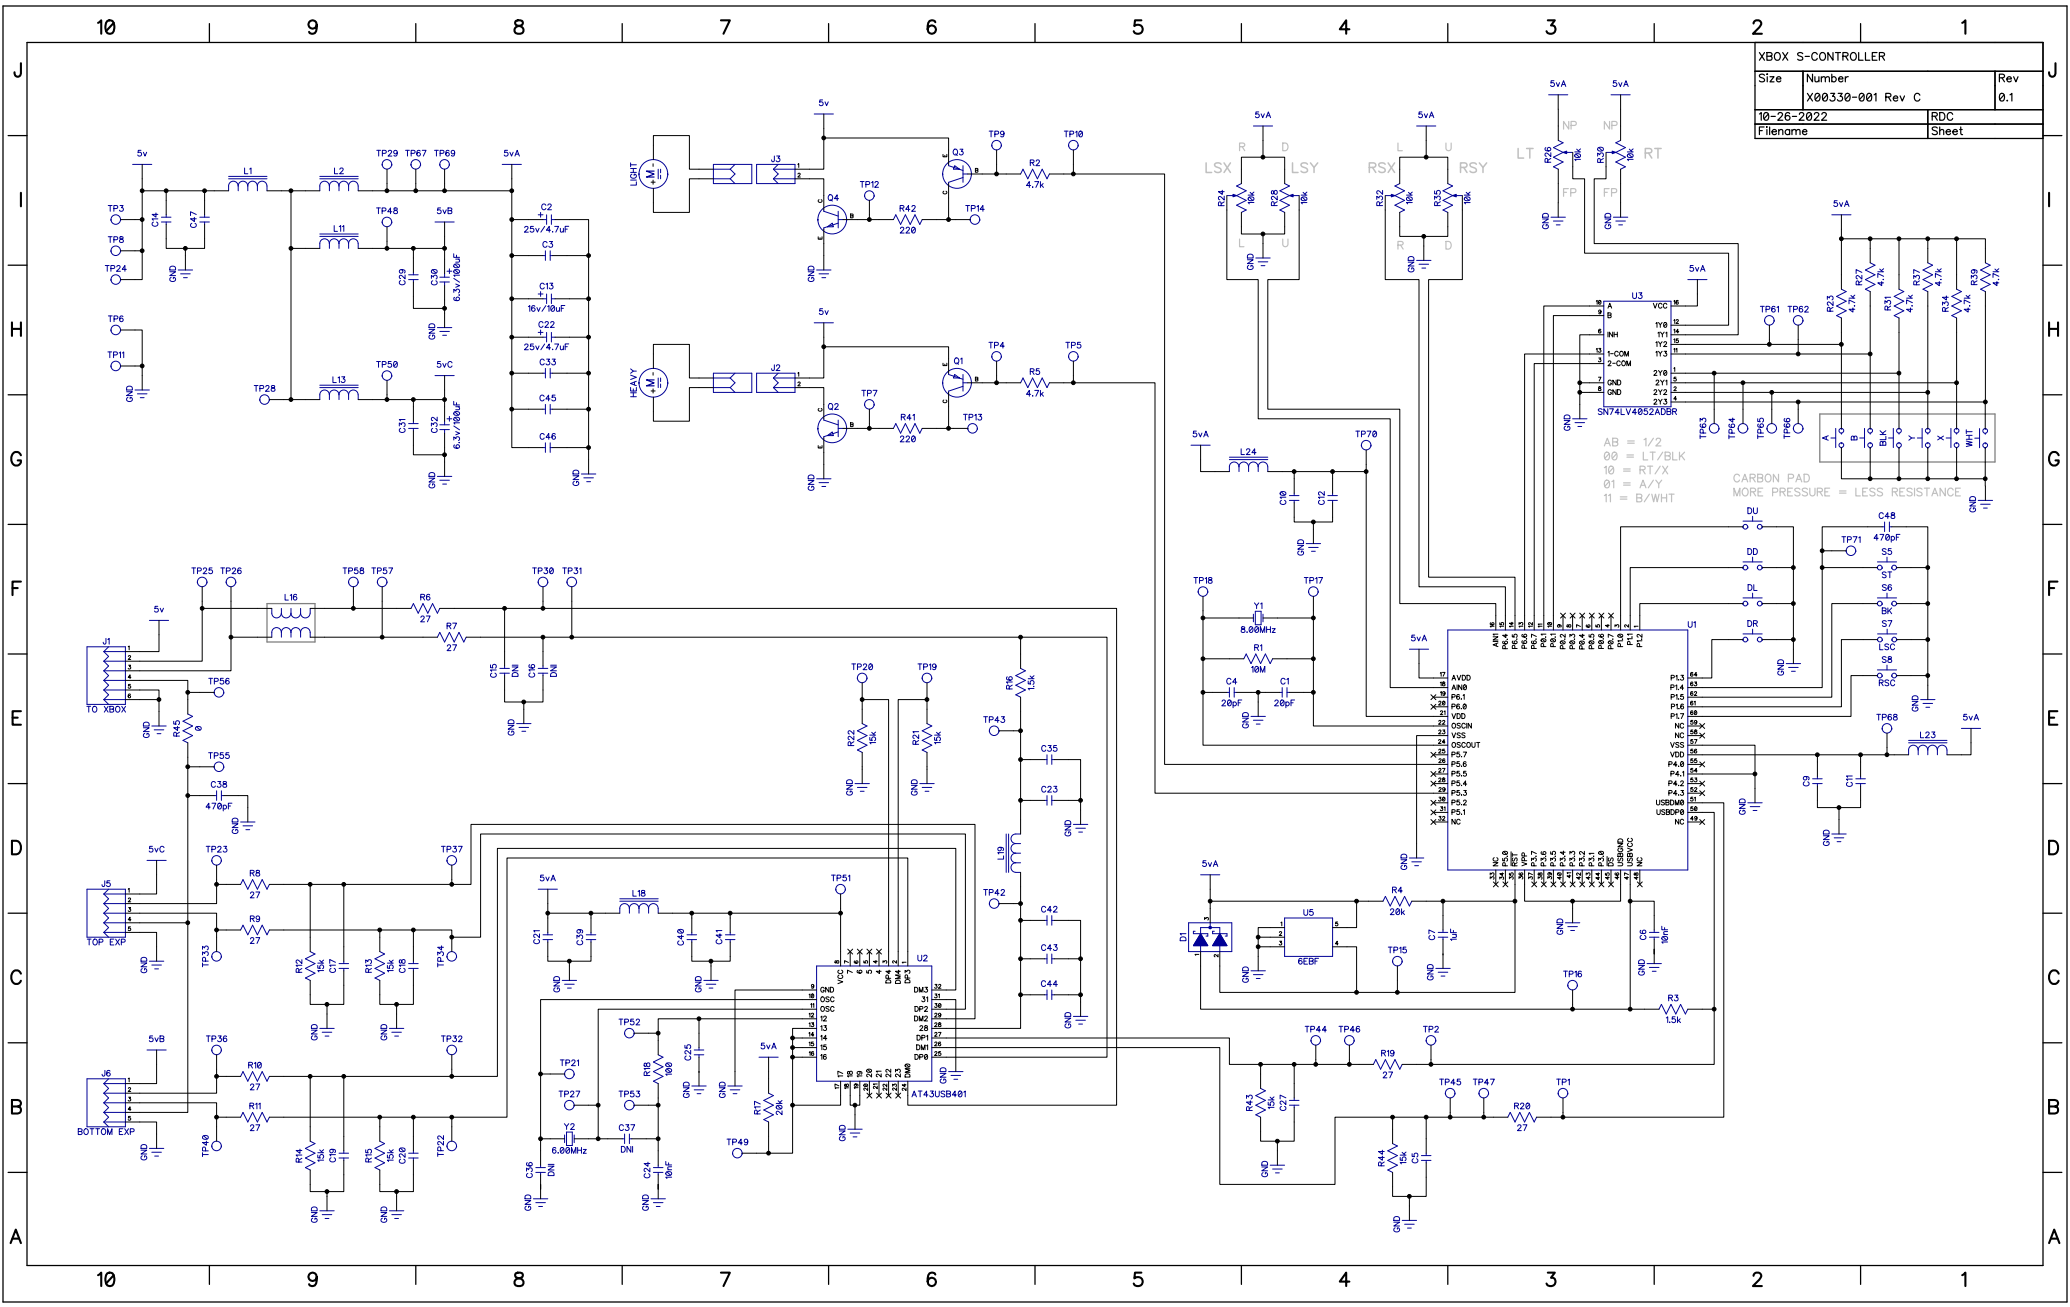

XBOX S-CONTROLLER		
Size	Number	Rev
10-26-2022	X00330-001 Rev C	0.1
Filename	Sheet	

AB = 1/2  
 00 = LT/BLK  
 10 = RT/X  
 01 = A/Y  
 11 = B/WHT

CARBON PAD  
 MORE PRESSURE = LESS RESISTANCE