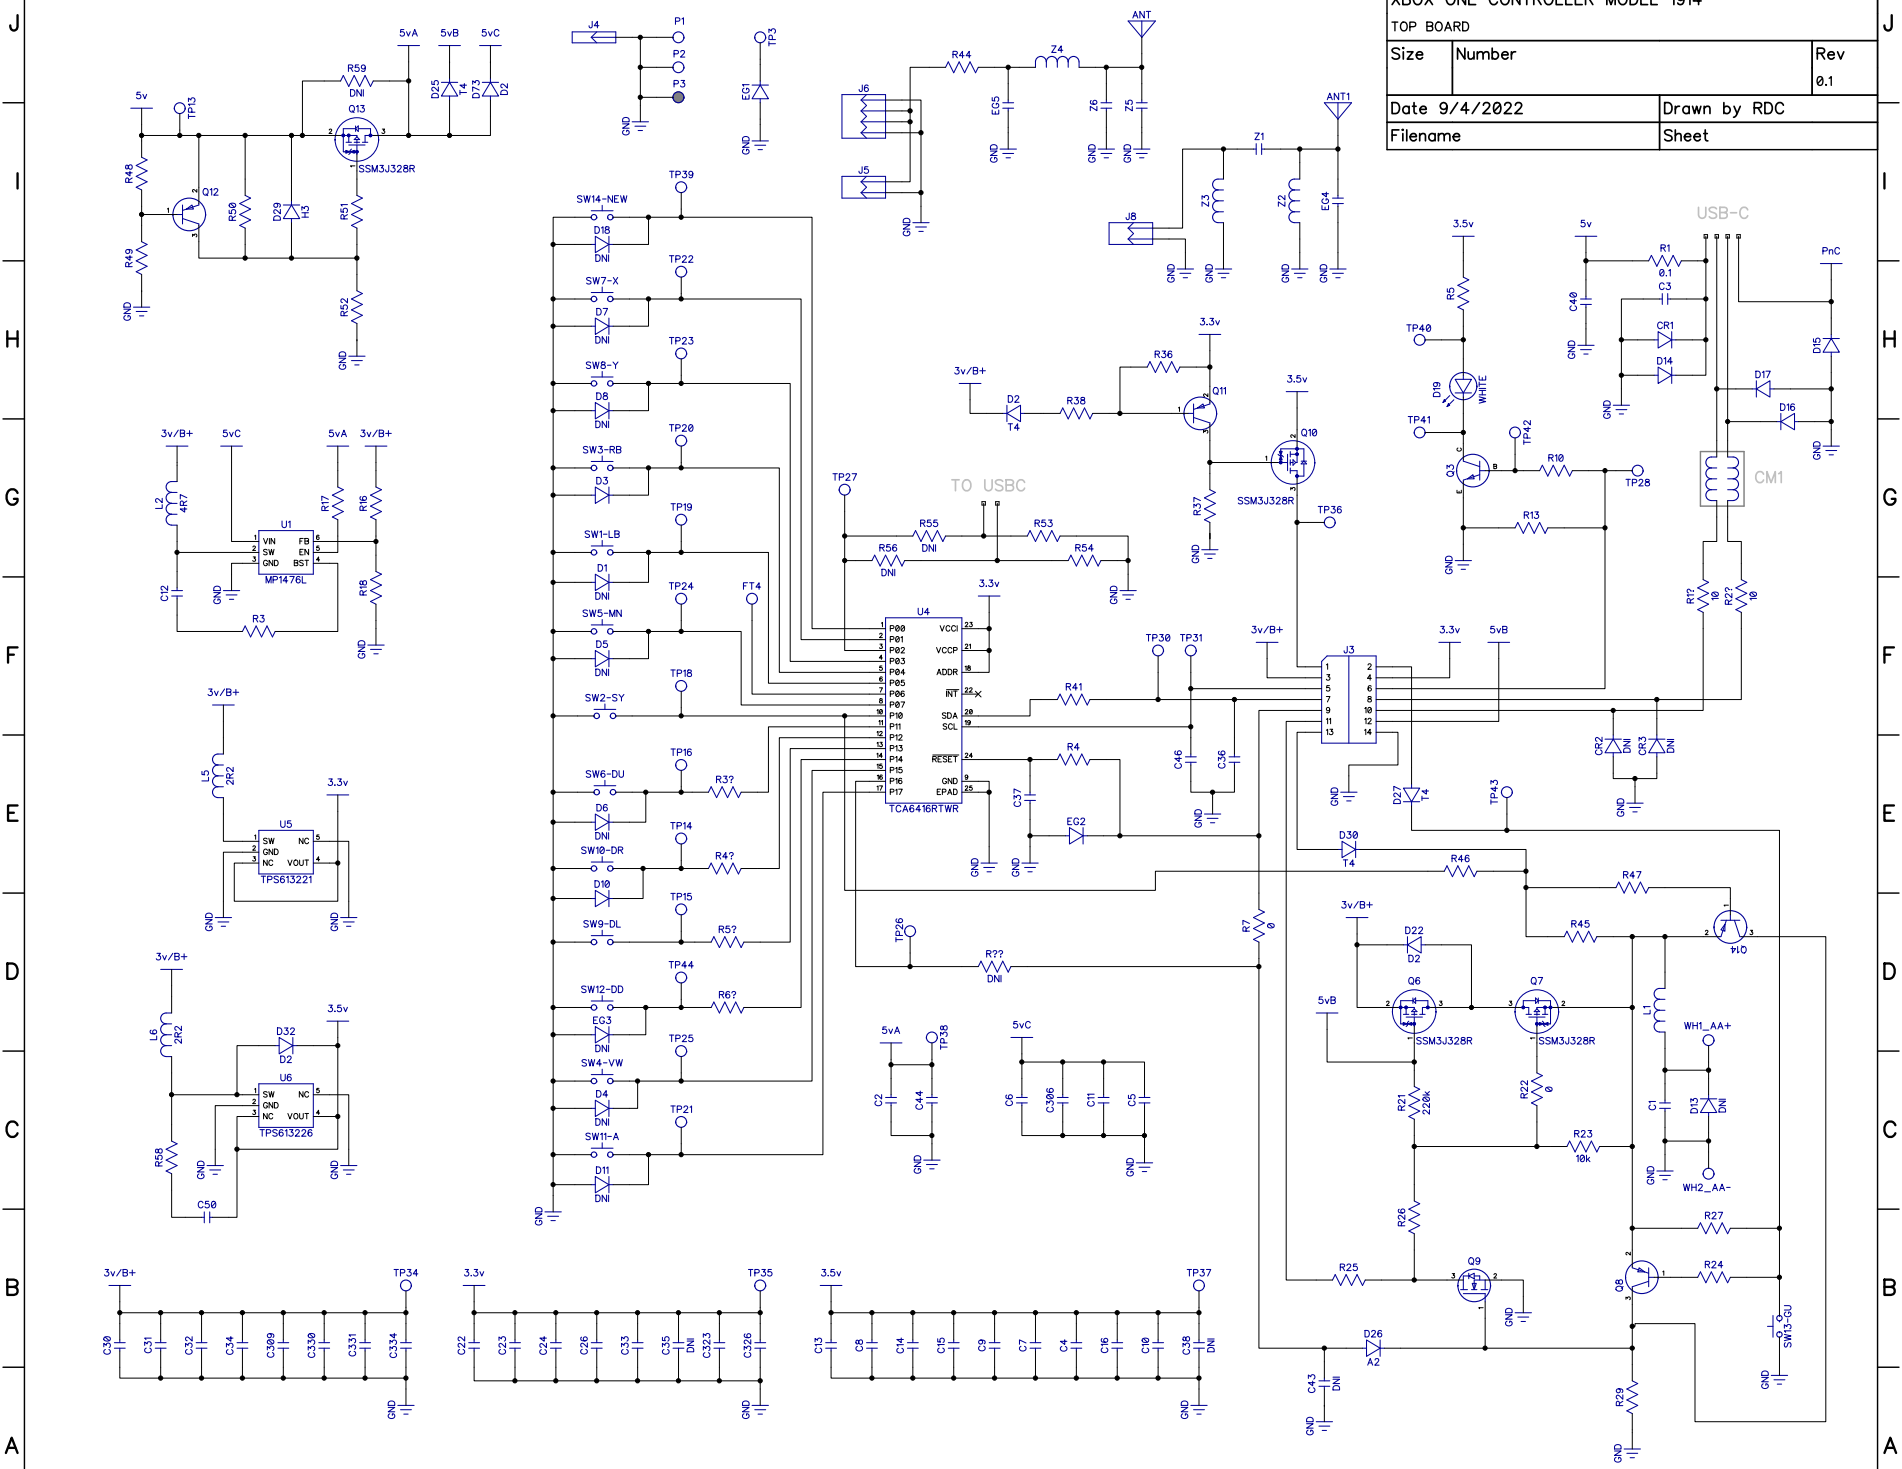

10 9 8 7 6 5 4 3 2 1

XBOX ONE CONTROLLER MODEL 1914		
TOP BOARD		
Size	Number	Rev
Date 9/4/2022	Drawn by RDC	0.1
Filename	Sheet	

10 9 8 7 6 5 4 3 2 1

A B C D E F G H I J